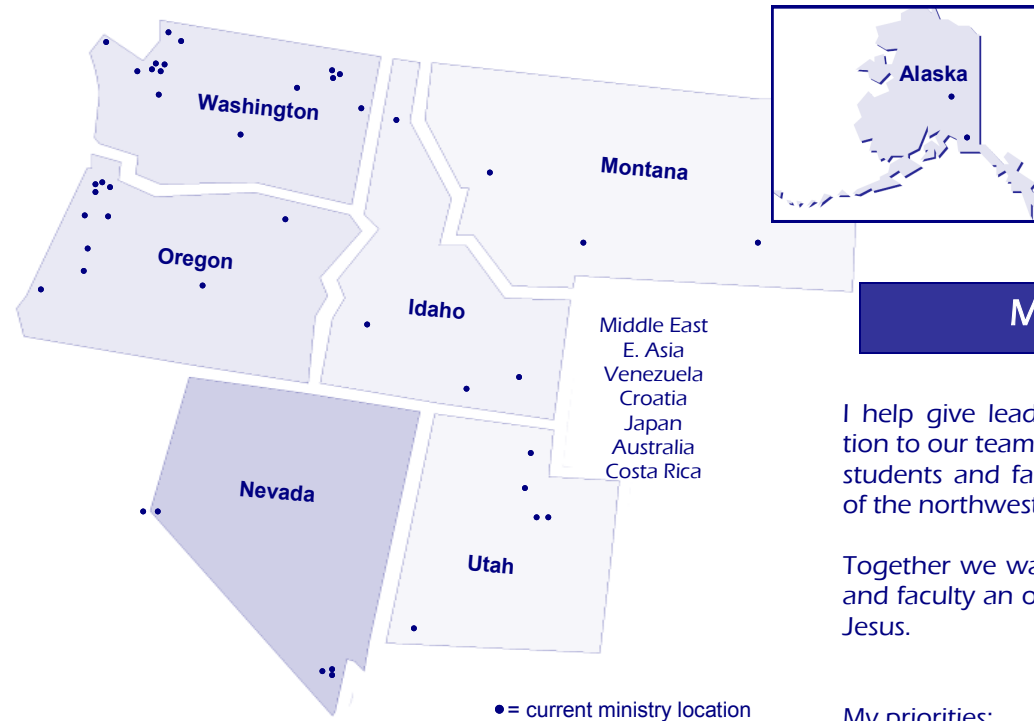

Dr. Charles Malik, former president of the General Assembly of the United Nations

Jennifer Morser

Campus Crusade for Christ

REACHING THE NORTHWEST

- There are 1 million college students in the Northwest and our six international partnerships. We have 150 campus staff reaching out to these students.
- **Oregon** is one of the most unchurched states in the nation.
The Oregonian, September 18, 2002
- **Utah** is the most churched state, with 75% of the population devoted to Mormonism.
The Oregonian, September 18, 2002
- Only 40% of freshmen think it's important to follow religious teachings in everyday life.
Time, May 9, 2006

THE GREATER NORTHWEST REGION

MY PART

I help give leadership, vision and direction to our teams sharing the gospel with students and faculty in the seven states of the northwest region.

Together we want to give every student and faculty an opportunity to say 'yes' to Jesus.